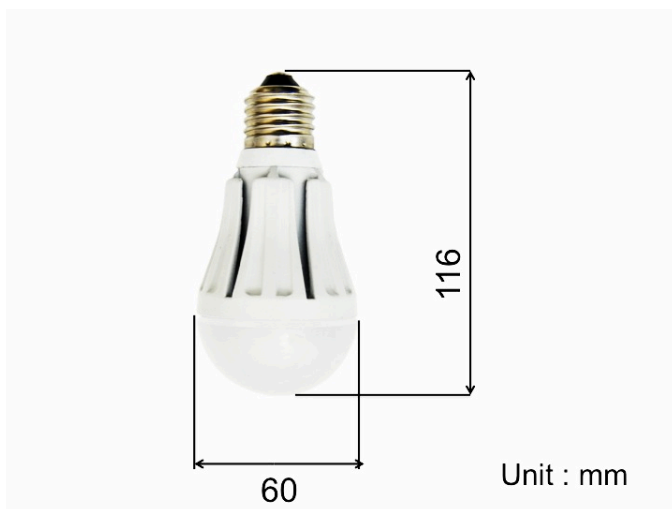

E27 10W LED Bulb, Brightnest

60W Incandescent Bulb

Equivalent, 800lm-Warm White,
1000lm-Cold White!

Feature

- High lumen and Low cost solution
- Long lifetime of 25,000 hours
- CCT:3000K , 5500K
- Operating temperature is between -20°C and 40°C ambient
- Not dimmable
- RoHS compliant

Application notes

- Operating temperature range is between-20°C and 40°C ambient
- Not for use with dimmers
- Not for use in enclosed light fixtures
- Not for outdoor use
- It perfect for hallways with lower ceilings, for general use in reflective cans in (home) offices and kitchens, and for utility areas such as laundry rooms or bathrooms.

Application areas

Mechanical Dimensions [unit : mm]

Technical Specifications

Product name	Watt (W)	CAP Base	CRI	Lumens Flux(lm)	Lifetime (hr)	Voltage (V)	CCT	Lm/W	Dim
VLLC-19E27-10OL-30 B00	10	E27	80	850	25000	100 – 120VAC	3000K	85	N
VLLC-19E27-10OL-55 B00	10	E27	80	1000	25000	100 – 240VAC	5500K	100	N

Spectral Power Distribution

10W 3000K

10W 5500K

Photometric Diagram

10W 3000K/5500K