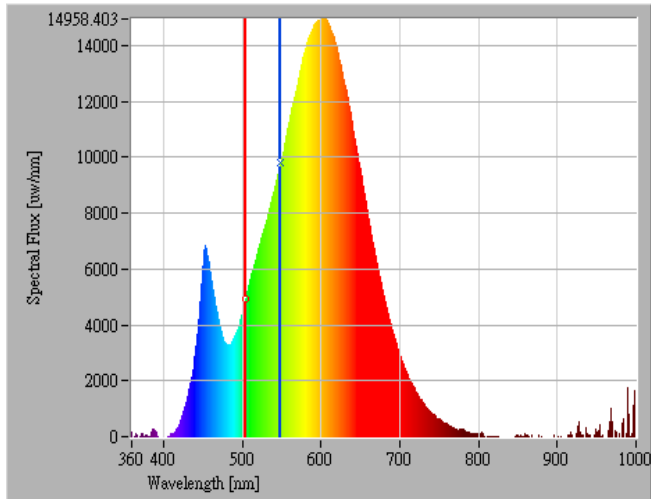

E27 10W LED Bulb, Brightnest

60W Incandescent Bulb

Equivalent, 800lm-Warm White,
1000lm-Cold White!

Feature

- High lumen and Low cost solution
- Long lifetime of 25,000 hours
- CCT:3000K , 5500K
- Operating temperature is between -20°C and 40°C ambient
- Not dimmable
- RoHS compliant

Application areas

Mechanical Dimensions [unit : mm]

Technical Specifications

Product name	Watt (W)	CAP Base	CRI	Lumens Flux(lm)	Lifetime (hr)	Voltage (V)	CCT	Lm/W	Dim
VLLC-19E27-10OL-30 B00	10	E27	80	850	25000	100 – 120VAC	3000K	85	N
VLLC-19E27-10OL-55 B00	10	E27	80	1000	25000	100 – 240VAC	5500K	100	N

Spectral Power Distribution

10W 3000K

10W 5500K

Photometric Diagram

10W 3000K/5500K