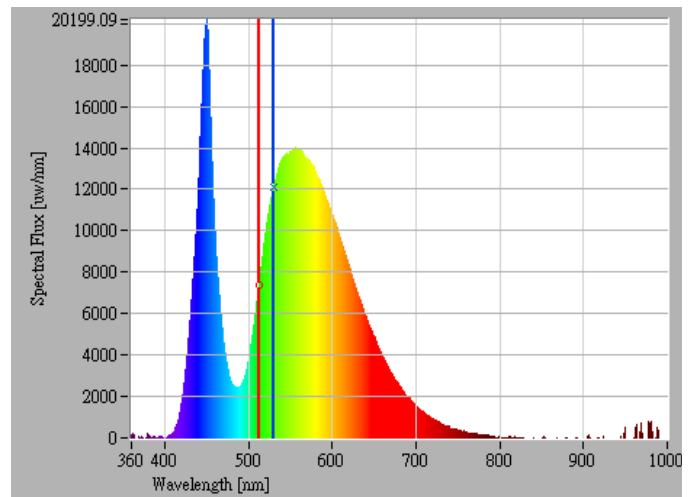

E27 10W LED Bulb, Brightnest

60W Incandescent Bulb

Equivalent, 800lm-Warm White,
1000lm-Cold White!

Feature

- High lumen and Low cost solution
- Long lifetime of 25,000 hours
- CCT:3000K , 5500K
- Operating temperature is between -20°C and 40°C ambient
- Not dimmable
- RoHS compliant

Application areas

Mechanical Dimensions [unit : mm]

Technical Specifications

Product name	Watt (W)	CAP Base	CRI	Lumens Flux(lm)	Lifetime (hr)	Voltage (V)	CCT	Lm/W	Dim
VLLC-19E27-10OL-30 B00	10	E27	80	850	25000	100 – 120VAC	3000K	85	N
VLLC-19E27-10OL-55 B00	10	E27	80	1000	25000	100 – 240VAC	5500K	100	N

Spectral Power Distribution

10W 3000K

10W 5500K

Photometric Diagram

10W 3000K/5500K